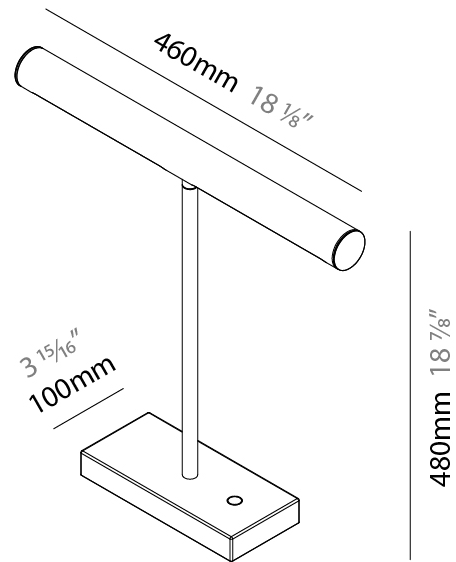

PROJECT	_____
TYPE	_____
SPECIFIER	_____
QUANTITY	_____
DATE	_____

ELLE PORTABLE

D204004-

base number   Finish
Options

1. To build a product code in our configurator select the specify button on the base model # product page
2. To build a manual product code on this datasheet choose from the options listed below in blue font and add the suffix to the base model #

GENERAL

Series: Elle _____
Brand: Zaneen _____
Division: Design _____
Mounting Type: Portable _____
Mounting Location: Table _____
Subcategory: Task _____

PHYSICAL

Shape: Cylinder _____
Length (mm): 460 _____
Length (in): 18 1/8 _____
Width (mm): 100 _____
Width (in): 3 15/16 _____
Height (mm): 480 _____
Height (in): 18 7/8 _____
Light Distribution: Direct _____
Diffuser: Acrylic Bi-Satin _____
Fixture Finish: MBK / MWH / MCB _____
Fixture Material: Aluminum _____

ELECTRICAL

Lamp Type: LED _____
Input Wattage (W): 6 _____
Dimming: Touch Dimming _____
Driver Included: Yes _____
Driver Location: Inline Transformer Plug _____
Driver Class: Class 2 _____
Input Voltage (V): 120 - 277 _____
Output Voltage (V): 24 _____

LED

Color Temperature (°K): 3000 _____
CRI: >90 CRI _____
Lamp Life (hrs): 50000 _____

OPTICAL

RATINGS AND CERTIFICATIONS

Certified By: Certified for North American Standards _____
IP rating: IP20 _____