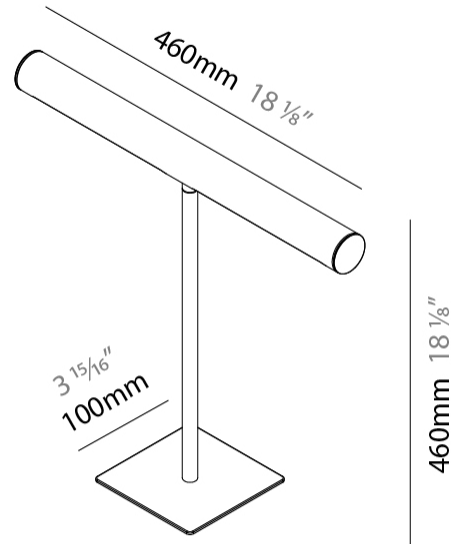

PROJECT	
TYPE	
SPECIFIER	
QUANTITY	
DATE	

ELLE PORTABLE

D204005-

base number Finish
Options

1. To build a product code in our configurator select the specify button on the base model # product page
2. To build a manual product code on this datasheet choose from the options listed below in blue font and add the suffix to the base model #

GENERAL

Series: Elle
Brand: Zaneen
Division: Design
Mounting Type: Portable
Mounting Location: Table
Subcategory: Task

PHYSICAL

Shape: Cylinder
Length (mm): 460
Length (in): 18 1/8
Width (mm): 100
Width (in): 3 15/16
Height (mm): 460
Height (in): 18 1/8
Light Distribution: Direct
Diffuser: Acrylic Bi-Satin
Fixture Finish: MBK / MWH / MCB
Fixture Material: Aluminum

ELECTRICAL

Lamp Type: LED
Input Wattage (W): 6
Dimming: Touch Dimming
Driver Included: Yes
Driver Location: Inline Transformer Plug
Driver Class: Class 2
Input Voltage (V): 120 - 277
Output Voltage (V): 24

LED

Color Temperature (°K): 3000
CRI: >90 CRI
Lamp Life (hrs): 50000

OPTICAL

RATINGS AND CERTIFICATIONS

Certified By: Certified for North American Standards
IP rating: IP20