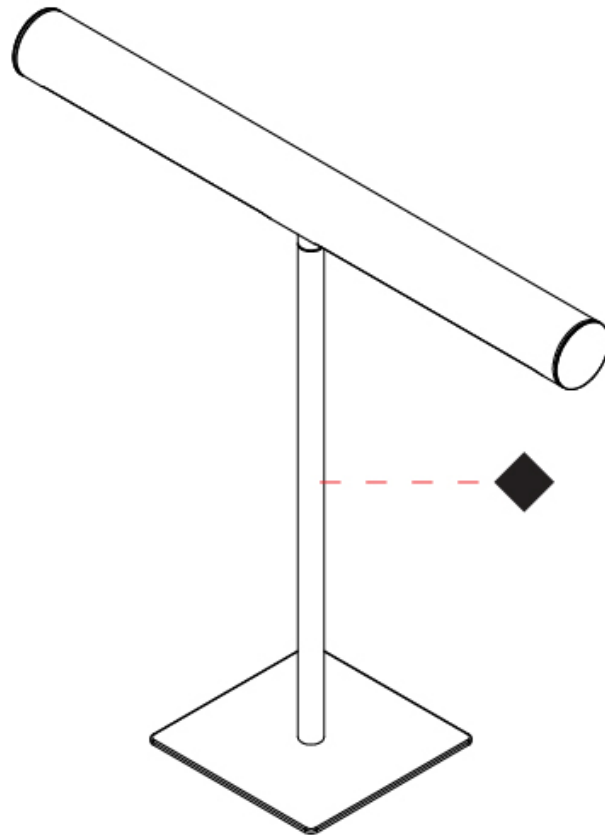

D204005-

PROJECT	_____
TYPE	_____
SPECIFIER	_____
QUANTITY	_____
DATE	_____

D